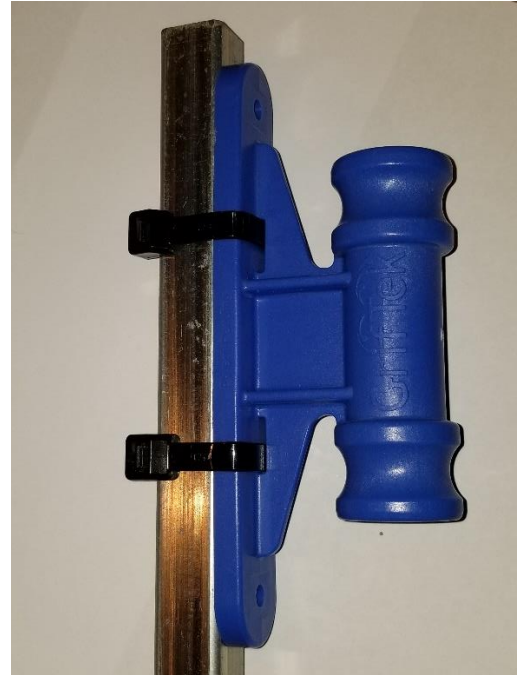

Wood Tree Stake w/ Screws

Square Metal Tube w/ Zip Ties